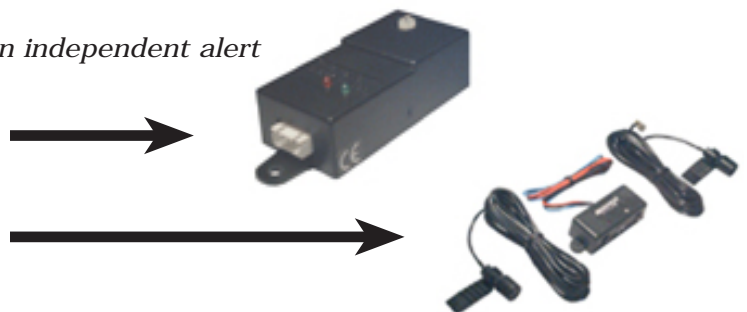

BEEPER ALARM

Vibrator
Melodies
Alert Memory

BEEPER CLASSIC
(ref: CL1051)

Transmitting main
unit & antenna

The BEST SELLER of all kind of car security pagers !

The BEEPER CLASSIC is the most sold pager in Europe, it has the most simple and the most efficient functions in order to be warned at distance in case of breaking-in of your vehicle.

Composition : » 1 transmitting main unit (very small size / easy to install)
» 1 windscreen antenna (discreet & high-performance)
» 1 receiver (simple & robust / design)
» 1 belt-clip (removable)

Functions : . Range from 100 to 500 meters (according to the environment)
. 8 choices of alert modes :
- 3 bips
- 4 melodies
- 1 VIBRATION mode
. Universal (can be installed alone or in additional of all kind of car alarms)
. Alert memory (bips every minute in case of you did not receive the alert)

In order to use the BEEPER CLASSIC alone as an independent alert system, you can add the following options :

- DET 01 : Shock & glass-breaking electronic sensor
- DET 03 : Movement sensor / Ultrasonic sensing